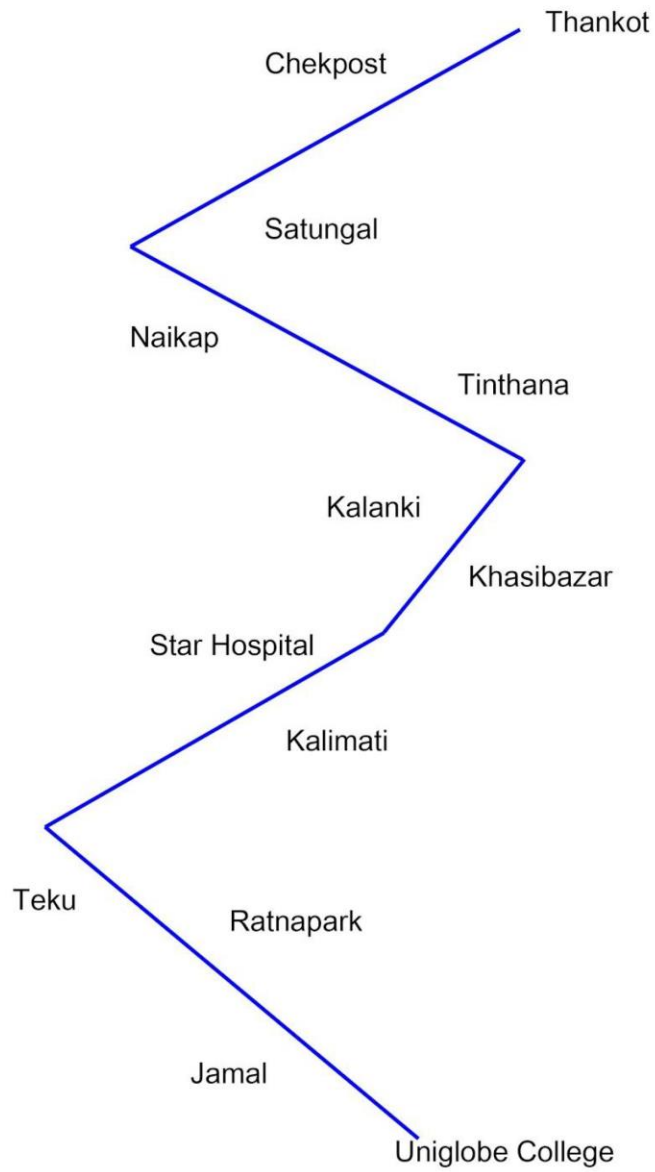

Bus Route, Academic Year 2076

Uniglobe SS/College, Kamaladi, Kathmandu

Management Stream

Route No :1Management

Route No :2 Management

Route No :3 Management

Route No :4 Management

Route No :5 Management

Route No :6 Management