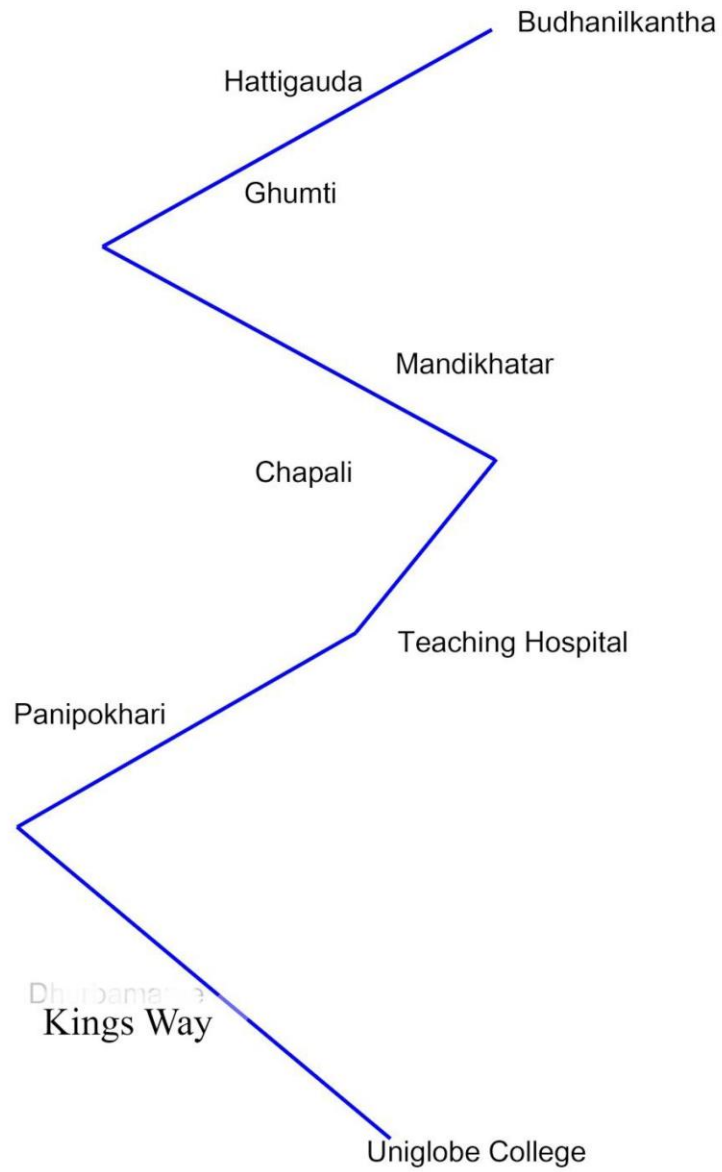

Bus Route, Academic Year 2076

Uniglobe SS/College, Kamaladi, Kathmandu

Management Stream

Route No :1Management

Route No :2 Management

Route No :3 Management

Route No :4 Management

Route No :5 Management