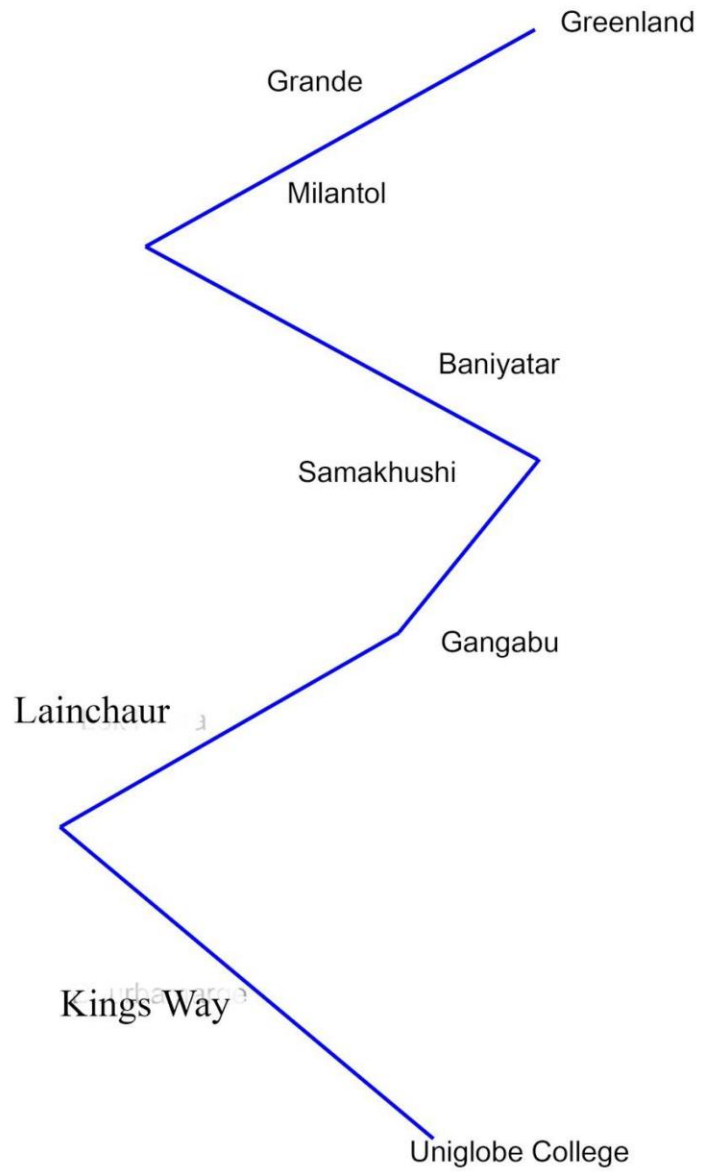

Bus Route, Academic Year 2076

Uniglobe SS/College, Kamaladi, Kathmandu

Management Stream

Route No :1Management

Route No :2 Management

Route No :3 Management

Route No :4 Management

Route No :5 Management

Route No :6 Management