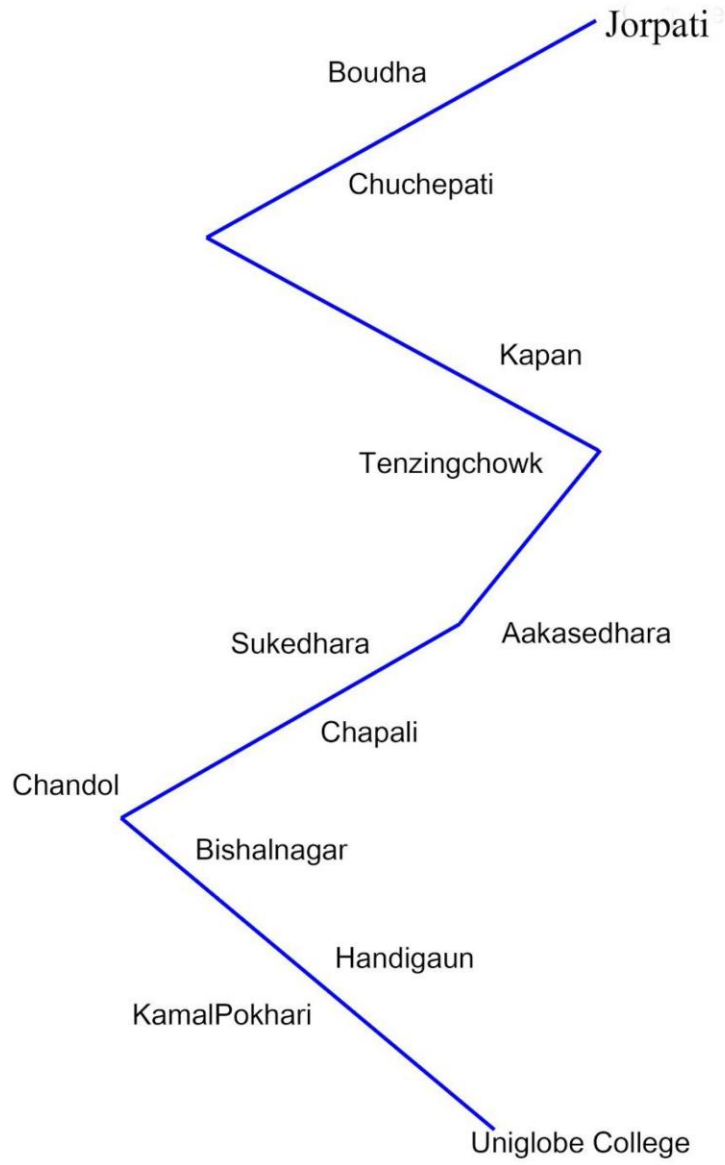

Bus Route, Academic Year 2076

Uniglobe SS/College, Kamaladi, Kathmandu

Management Stream

Route No :1Management

Route No :2 Management

Route No :3 Management

Route No :4 Management

Route No :5 Management

Route No :6 Management