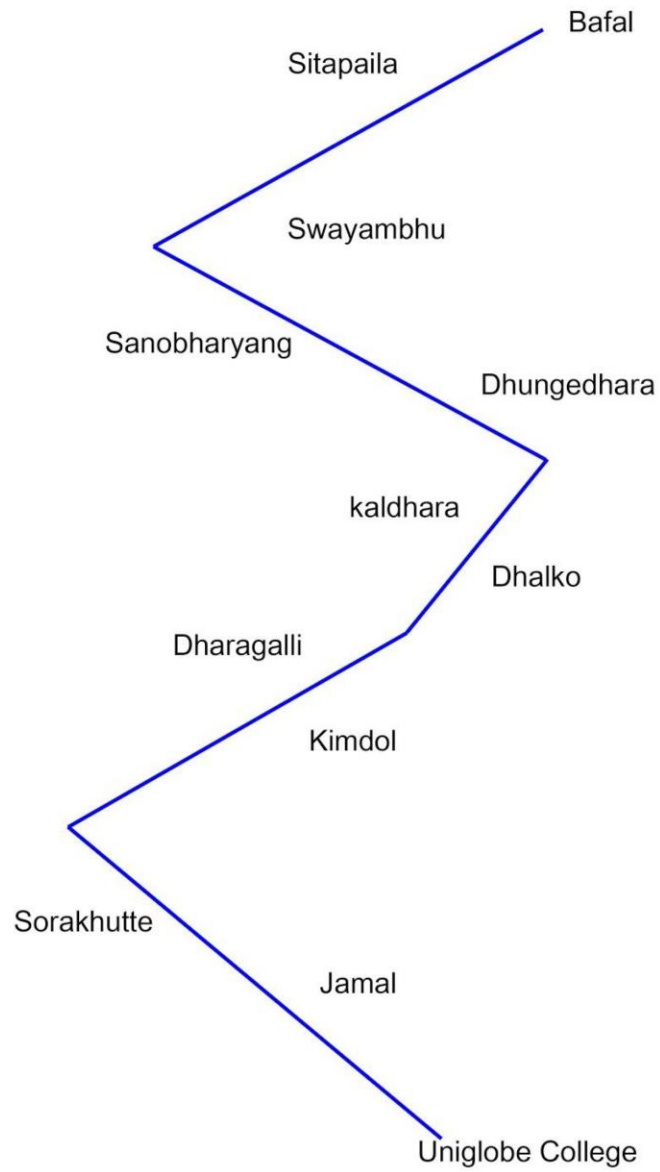

Bus Route, Academic Year 2076

Uniglobe SS/College, Kamaladi, Kathmandu

Management Stream

Route No :1Management

Route No :2 Management

Route No :3 Management

Route No :4 Management

Route No :5 Management

Route No :6 Management