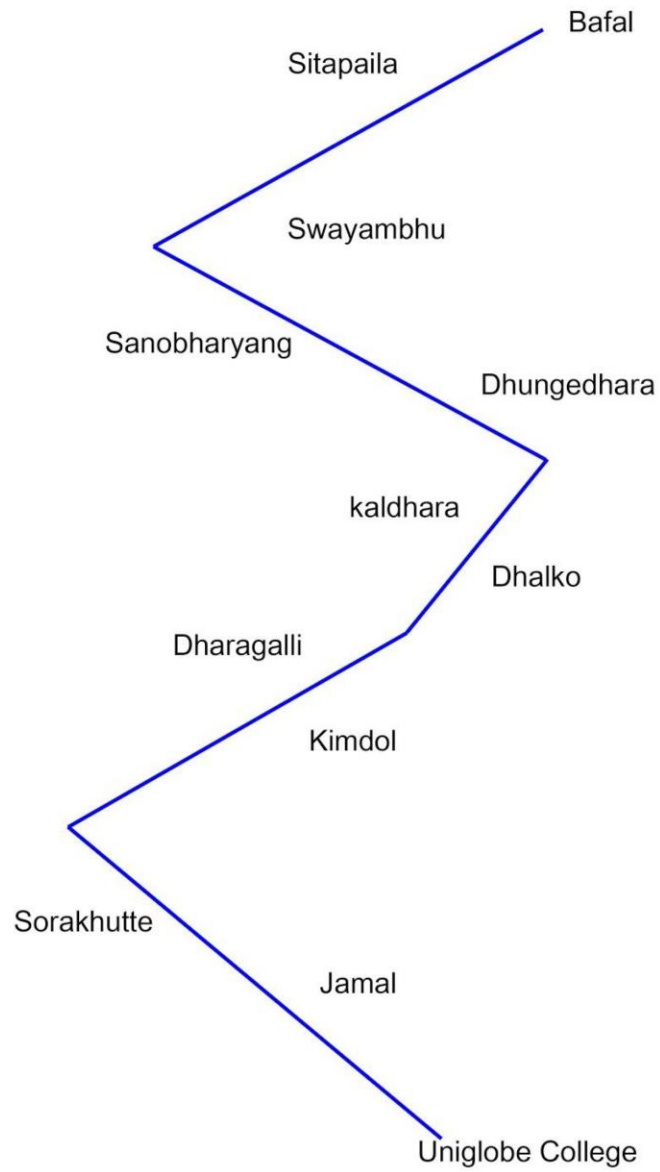

Bus Route, Academic Year 2076

Uniglobe SS/College, Kamaladi, Kathmandu

Law Stream

Route No :1Management

Route No :2 Management

Route No :3 Management

Route No :4 Management

Route No :5 Management

Route No :6 Management