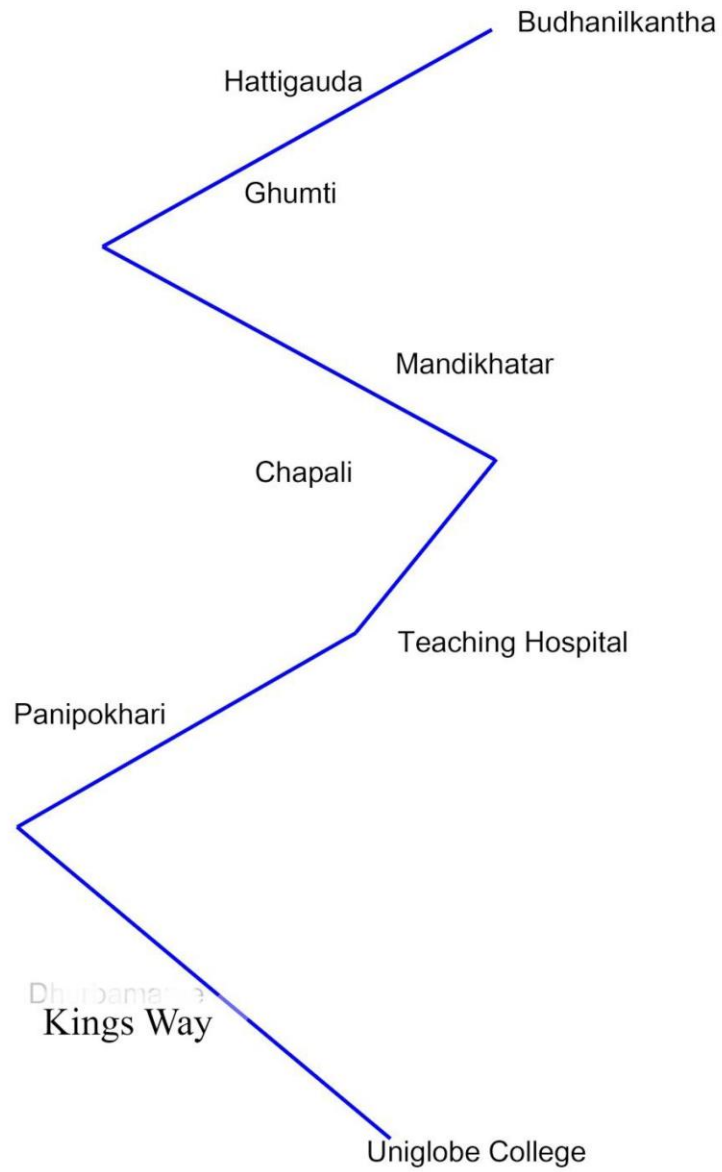

Bus Route, Academic Year 2076

Uniglobe SS/College, Kamaladi, Kathmandu

Law Stream

Route No :1Management

Route No :2 Management

Route No :3 Management

Route No :4 Management

Route No :5 Management