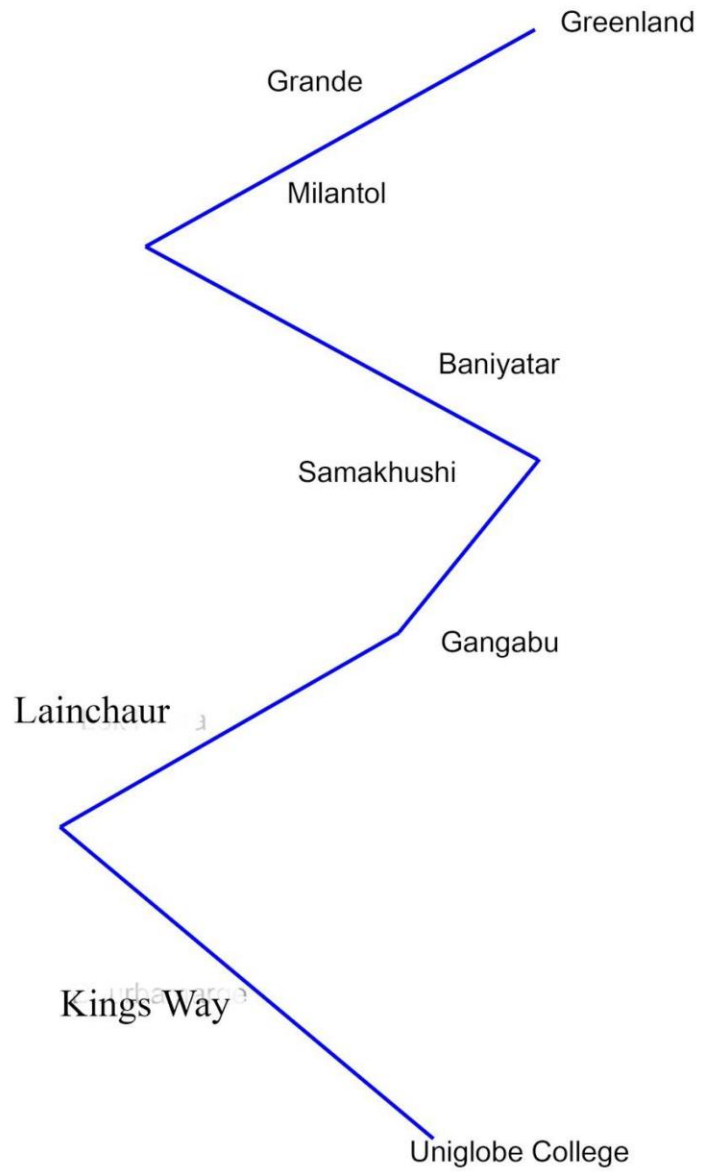

Bus Route, Academic Year 2076

Uniglobe SS/College, Kamaladi, Kathmandu

Law Stream

Route No :1Management

Route No :2 Management

Route No :3 Management

Route No :4 Management

Route No :5 Management

Route No :6 Management