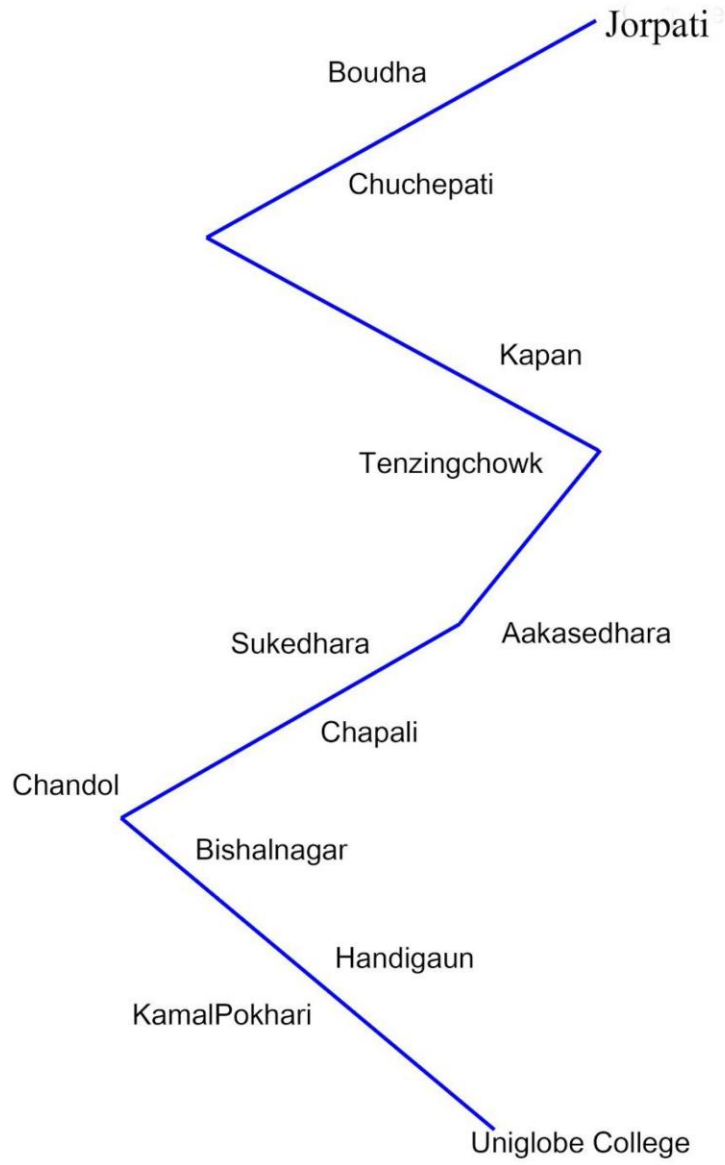

Bus Route, Academic Year 2076

Uniglobe SS/College, Kamaladi, Kathmandu

Law Stream

Route No :1Management

Route No :2 Management

Route No :3 Management

Route No :4 Management

Route No :5 Management

Route No :6 Management