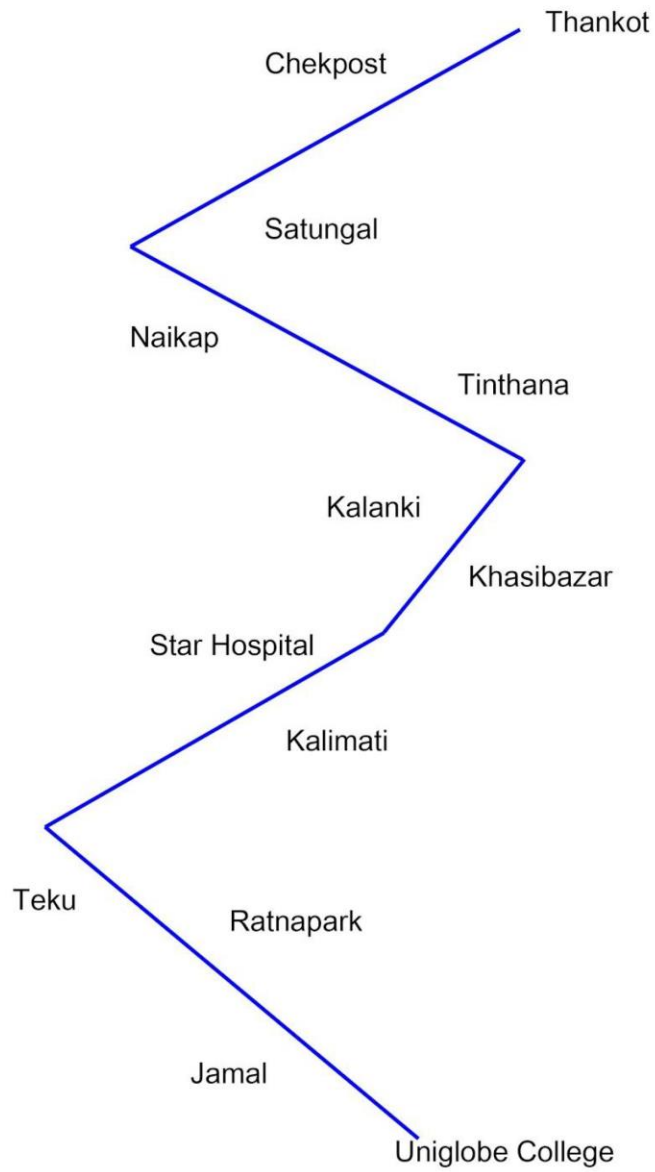

Bus Route, Academic Year 2076

Uniglobe SS/College, Kamaladi, Kathmandu

Law Stream

Route No :1Management

Route No :2 Management

Route No :3 Management

Route No :4 Management

Route No :5 Management

Route No :6 Management